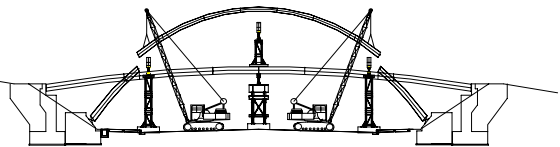

• 6

Arch Box
Strut
(80ton 1 + 25ton 1)