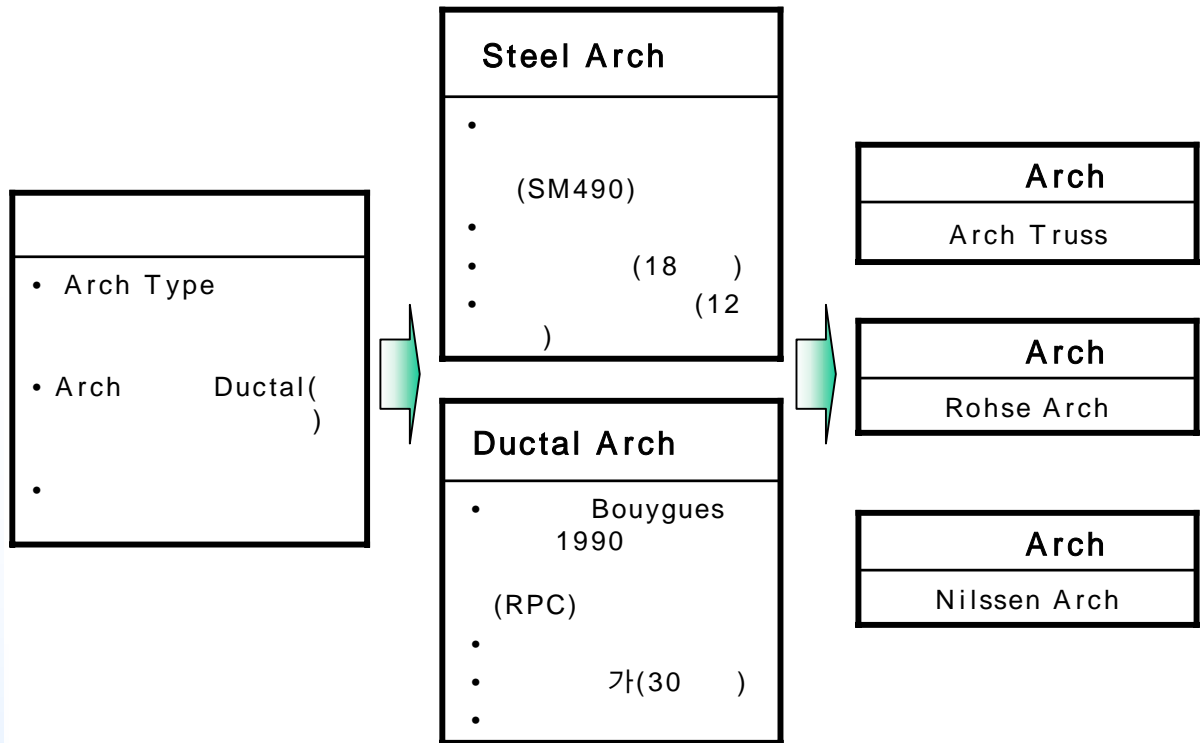

1.

<

>

1.1

1.2

- : ()
- :
- :

8

Rohse Arch

L=57.9m, B=4.4m

2001.4.1 ~ 2002.5.15

- : Steel Arch + Cable Hanger(26mm)
- :
- : 600 (44m)
- : - Pot Bearing(50ton)
Arch - Pin Bearing (150ton)
- , : (60mm)

1.3

2.

3.

- : St Arch Box Girder (Spiral Strand Cable) Arch Girder
- 가
- :
- :

			/	
57.90m	4.4m	Arch Girder +		600

3.1

1) Girder

Arch Rib

- 600×800~400 Box , Arch Rise 9.78m(Rise/Span=1/4.62)
- Arch Rib : 3.90m, 6.0m(78.163.)
- Cable Diaphragm
-

Strut

- 300×300 Box 3
-
- 400×700 I Girder 2
-

2)

•

가

- Cross Box : 500×700 Box Arch Rib
- Cross Beam : Cable system 5m

3) Cable System

- Stainless Steel Wire
- 26mm (1×61가)

3.2

- Program : RM Space Frame