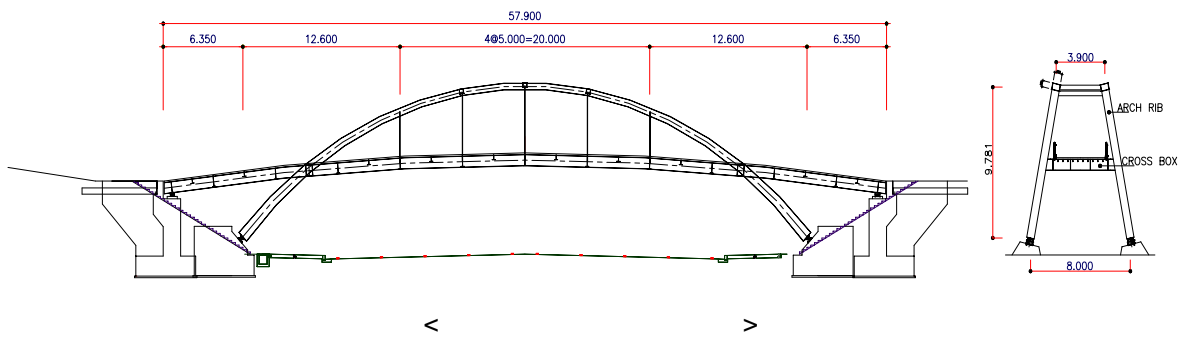

3.

- : St Arch Box Girder (Spiral Strand Cable) Arch Girder
- 가
- :
- :

			/	
57.90m	4.4m	Arch Girder +		600