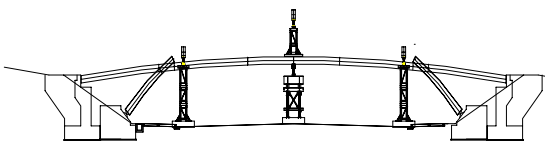

• 5

Arch Box 가