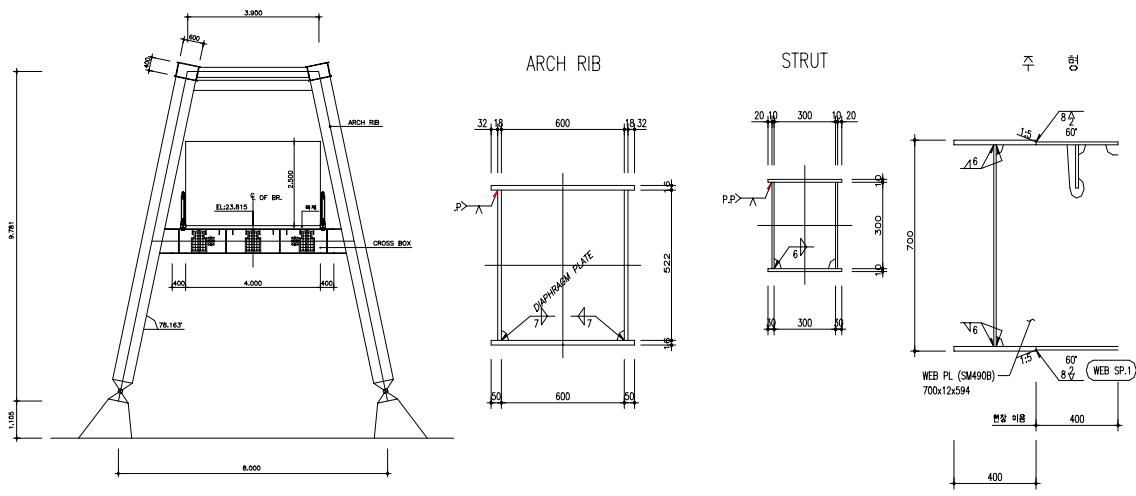

3.4

- Arch Rib :
- Strut : Arch Rib 3
- Tie Girder :

Box