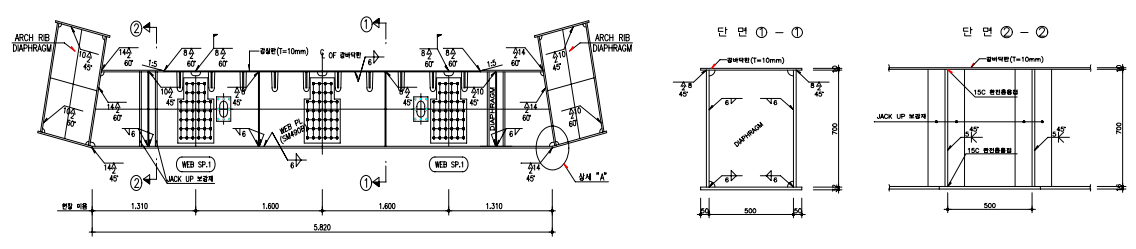

- 가
- CROSS BOX : BOX 가
- CROSS BEAM : 5.0m

CABLE SYSTEM

CROSS BOX