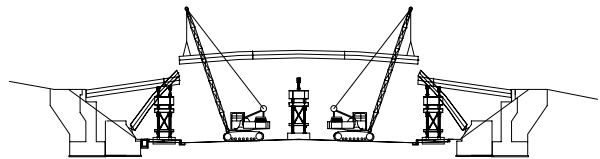

• 4

(250ton 1)